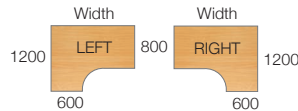

Please add frame colour followed by top finish when ordering e.g **MC16WR** with silver frame in walnut = **MC16WRSW**

Ergonomic Desks

- Ergonomic left and right hand desks with cantilever frame and full leg return
- Two cable ports

CODE	WIDTH		PRICE
MC14EL	1400mm	Left hand	£156.00
MC14ER	1400mm	Right hand	£156.00
MC16EL	1600mm	Left hand	£159.00
MC16ER	1600mm	Right hand	£159.00
MC18EL	1800mm	Left hand	£176.00
MC18ER	1800mm	Right hand	£176.00