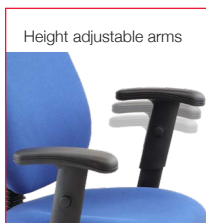

Visitor chair

Faux
Leather

CODE	DESCRIPTION	PRICE
BARI300T1-K	High back	£150.00
BARI100C1-K	Visitor chair	£128.00

Vantage

FROM
£62.00

**BEST
SELLER**

- 2 YR**
- 2 Year warranty
 - 110kg weight tolerance
 - Overall dimensions: W480 D605 H895-1005 mm
 - Gas lift adjustment
 - Back rake adjustment
 - Back height adjustment

CODE	ARM TYPE	PRICE
V100-00	No arms	£62.00
V101-00	Fixed arms	£77.00
V102-00	Adjustable arms	£81.00

Sofia

ONLY
£180.00

- 2 YR**
- 2 Year warranty
 - 130kg weight tolerance
 - Overall dimensions: W645 D720 H1005-1095 mm
 - Gas lift adjustment
 - Back rake adjustment
 - Back height adjustment
 - Lumbar support