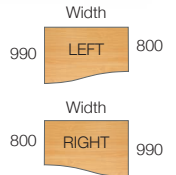

Please add frame colour followed by top finish when ordering e.g **MC616** with black frame in oak = **MC616KO**

Wave Desks

- Wave desktop with cantilever leg frame
- Two cable ports

CODE	WIDTH		PRICE
MC14WL	1400mm	Left hand	£165.00
MC14WR	1400mm	Right hand	£165.00
MC16WL	1600mm	Left hand	£173.00
MC16WR	1600mm	Right hand	£173.00

Please add frame colour followed by top finish when ordering e.g **MC16WR** with silver frame in walnut = **MC16WRSW**

Ergonomic Desks

- Ergonomic left and right hand desks with cantilever frame and full leg return
- Two cable ports