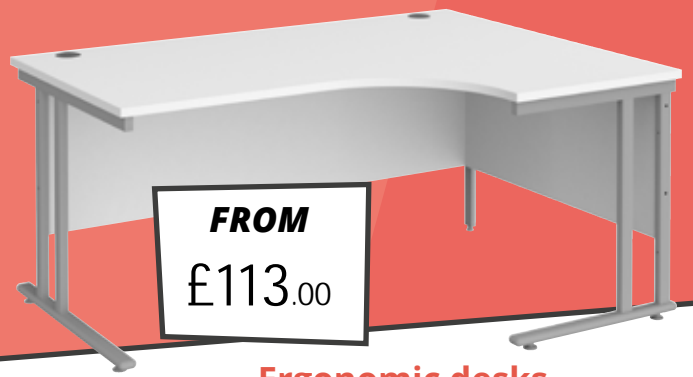

FROM

£93.00

NEW GREY OAK!

600mm deep Straight desks

SILVER FRAME	WHITE FRAME	BLACK FRAME	WIDTH	DEPTH	PRICE
SO-MC608S	SO-MC608WH	SO-MC608K	800mm	600mm	£93.00
SO-MC610S	SO-MC610WH	SO-MC610K	1000mm	600mm	£95.00
SO-MC612S	SO-MC612WH	SO-MC612K	1200mm	600mm	£96.00
SO-MC614S	SO-MC614WH	SO-MC614K	1400mm	600mm	£103.00
SO-MC616S	SO-MC616WH	SO-MC616K	1600mm	600mm	£105.00

FROM

£95.00

800mm deep Straight desks

SILVER FRAME	WHITE FRAME	BLACK FRAME	WIDTH	DEPTH	PRICE
SO-MC8S	SO-MC8WH	SO-MC8K	800mm	800mm	£95.00
SO-MC10S	SO-MC10WH	SO-MC10K	1000mm	800mm	£96.00
SO-MC12S	SO-MC12WH	SO-MC12K	1200mm	800mm	£97.00
SO-MC14S	SO-MC14WH	SO-MC14K	1400mm	800mm	£104.00
SO-MC16S	SO-MC16WH	SO-MC16K	1600mm	800mm	£107.00
SO-MC18S	SO-MC18WH	SO-MC18K	1800mm	800mm	£115.00

FROM
£113.00

Ergonomic desks

SILVER FRAME	WHITE FRAME	BLACK FRAME	WIDTH	PRICE
SO-MC14ELS	SO-MC14ELWH	SO-MC14ELK	1400mm Left hand	£113.00
SO-MC14ERS	SO-MC14ERWH	SO-MC14ERK	1400mm Right hand	£113.00
SO-MC16ELS	SO-MC16ELWH	SO-MC16ELK	1600mm Left hand	£115.00
SO-MC16ERS	SO-MC16ERWH	SO-MC16ERK	1600mm Right hand	£115.00
SO-MC18ELS	SO-MC18ELWH	SO-MC18ELK	1800mm Left hand	£132.00
SO-MC18ERS	SO-MC18ERWH	SO-MC18ERK	1800mm Right hand	£132.00